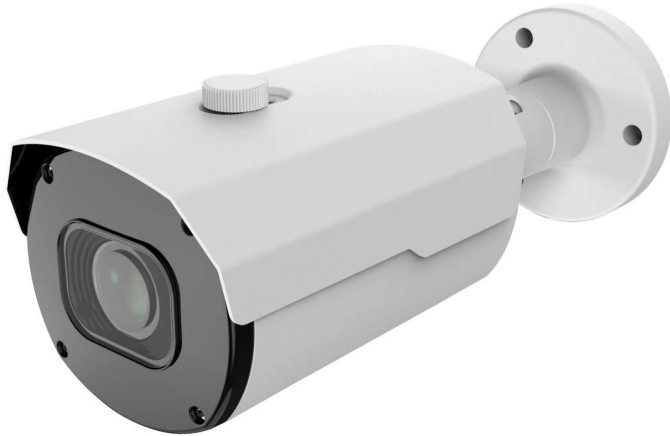

## 8MP IR Motorized Zoom Lens HD Analog Bullet Camera w/WDR

- 1/2.7" CMOS Image Sensor
- 8MP@15fps (TVI/AHD/CVI) Encoding
- 2.7 - 13.5mm Motorized Zoom Lens
- WDR
- Infrared Night Vision
- AHD, TVI, CVI and CVBS Video Signals
- Up to 35m (115') IR distance
- On Screen Display Menu
- IP66 Ingress Protection Rating
- NDAA Compliant

### Compatible Mounts

**XPM-JB1**

**XPM-JB2**