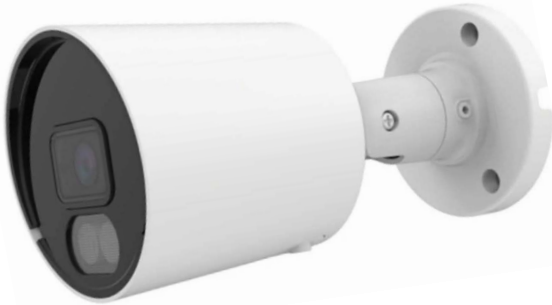

8MP Fixed Lens IP Bullet Camera Full Color with AI

- 1/2.8" 8.0 Megapixel, Progressive Scan, CMOS Sensor
- 8MP (3840 x 2160) @30FPS Encoding
- H.265+/H.265/H.264+/H.264 Video Compression
- Advanced AI (Person/Vehicle, Perimeter, Line Crossing, Cross Counting, Stationary Object, Heat Map, Crowd Density, Queue Length, Rare Sound, License Plate Recognition, Facial Recognition)
- Full Color Night Vision / IR Selectable
- Audio, Built-in Mic
- 2.8mm Fixed Lens
- Triple-Stream Recording
- FTP Network Storage
- DDNS
- Micro SD Slot (up to 256GB)
- ONVIF Compatible
- DC12V/PoE Power
- IP67 Waterproof Rating
- NDAA and FCC Compliant

Camera	
Imaging Device	1/2.8", 8.0 Megapixel, Progressive Scan, CMOS
Effective Pixels	8MP 3840(H)x2160(V)
Min. Illumination	Color 0.007Lux @F1.0(AGC ON); B/W 0 lux @ IR ON
Lens Type/Focal Length	Fixed(M12)/ 2.8mm
Max Aperture Ratio	F1.0
Angular Field of View	Horizontal:88°, Vertical:47°, Diagonal: 104°
Min. Object Distance	2m
IR LED	2
Warm Light	2
Red/Blue Light	n/a
IR Distance	25m
Warm Light Distance	25m
Wide Dynamic Range	DWDR
Image Setting	Full Color Mode / Day&Night/Schedule
White Balance	Auto/Manual
Electronic Shutter Speed	1/5 ~ 1/20000s
Digital Noise Reduction	3D DNR