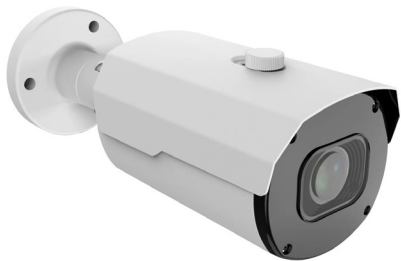

8MP Motorized Zoom IP Bullet Camera w/AI

- 1/2.7" 8.0 Megapixel, Progressive Scan, CMOS Sensor
- 8MP (3840 x 2160) @20FPS Encoding
- H.265/H.264 Video Compression
- Advanced AI (Person/Vehicle, Perimeter, Line Crossing, Cross Counting, Stationary Object, Heat Map, Crowd Density, Queue Length, Rare Sound, Facial Recognition*)
- IR Range 45m
- 2.8-12mm Motorized Zoom Lens
- Triple-Stream Recording
- Google Drive/Drop Cloud Support
- NAS and FTP Network Storage
- DDNS
- Micro SD Slot (up to 256GB)
- ONVIF Compatible
- DC12V/PoE Power
- IP67 Waterproof Rating
- NDAA and FCC Compliant

Technical Specifications

Camera	
Imaging Device	1/2.7", 8.0 Megapixel, Progressive Scan, CMOS
Effective Pixels	8MP 3840(H)x2160(V)
Min. Illumination	Color 0.009Lux @F1.6(AGC ON); B/W 0 lux @ IR ON
Lens Type/Focal Length	Motorized 2.8-12mm
Max Aperture Ratio	F1.6
Angular Field of View	Horizontal: 107-34°, Vertical: 55-19°, Diagonal: 134-38°
Min. Object Distance	1m
IR LED	1
Warm Light	n/a
Red/Blue Light	n/a
IR Distance	45m
Warm Light Distance	n/a
Wide Dynamic Range	DWDR
Image Setting	IR Cut Filter Day&Night / Schedule