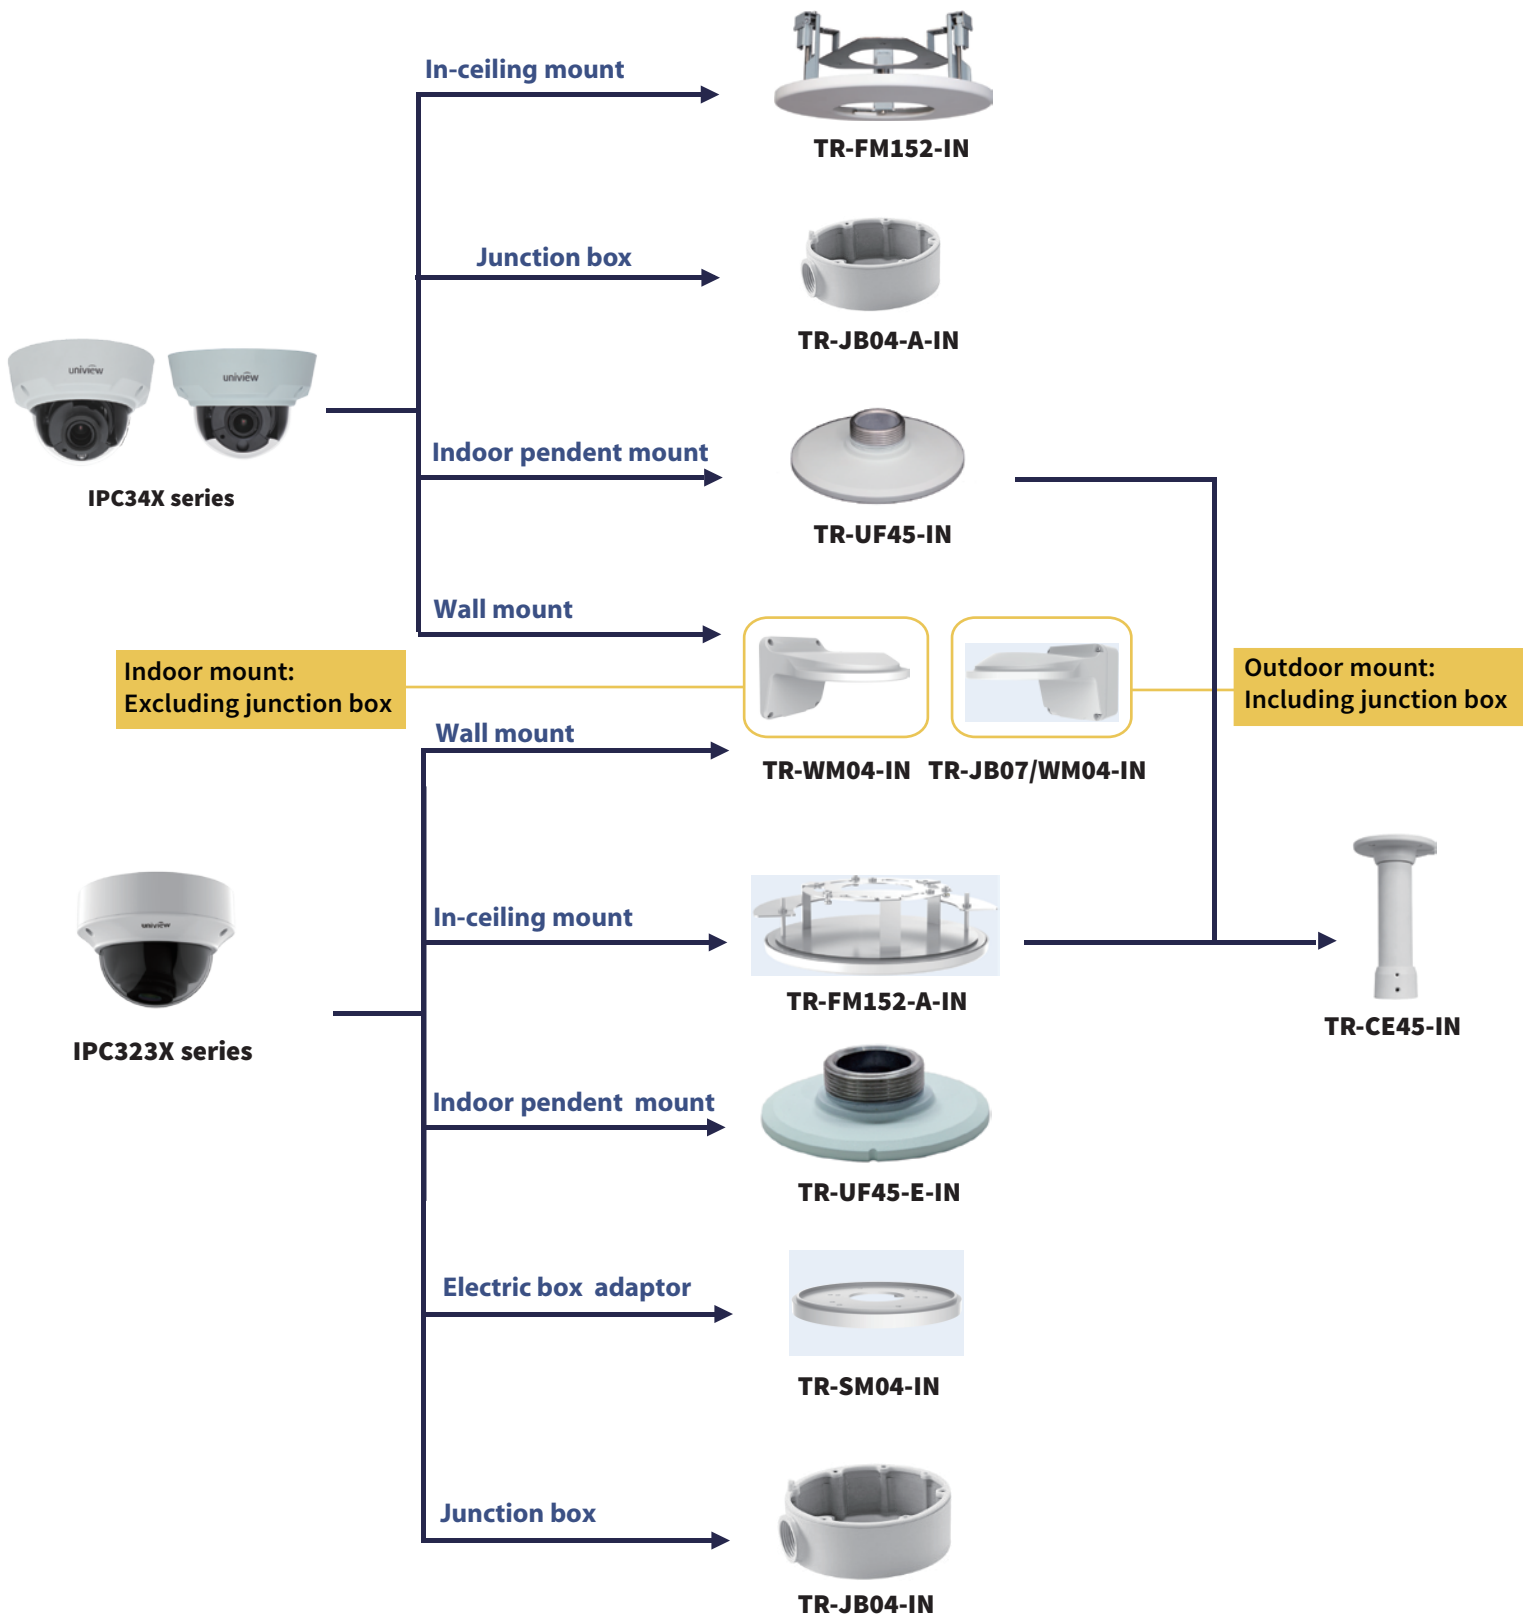

Uniview Installation Guide

IP Camera Accessories Installation Guide

Version: V1.7.1

Date: 2015-09

Box Camera Mount

Fixed Dome Camera Mount

Fixed Dome Camera Mount

Bullet Camera Mount

IPC23XX/24X series

IPC21XX/22X series

IPC22XX series

TR-UP06-A-IN

TR-JB07-IN

TR-UM06-A-IN

TR-WM06-C-IN

Outdoor PTZ Camera Mount

Indoor PTZ Camera Mount