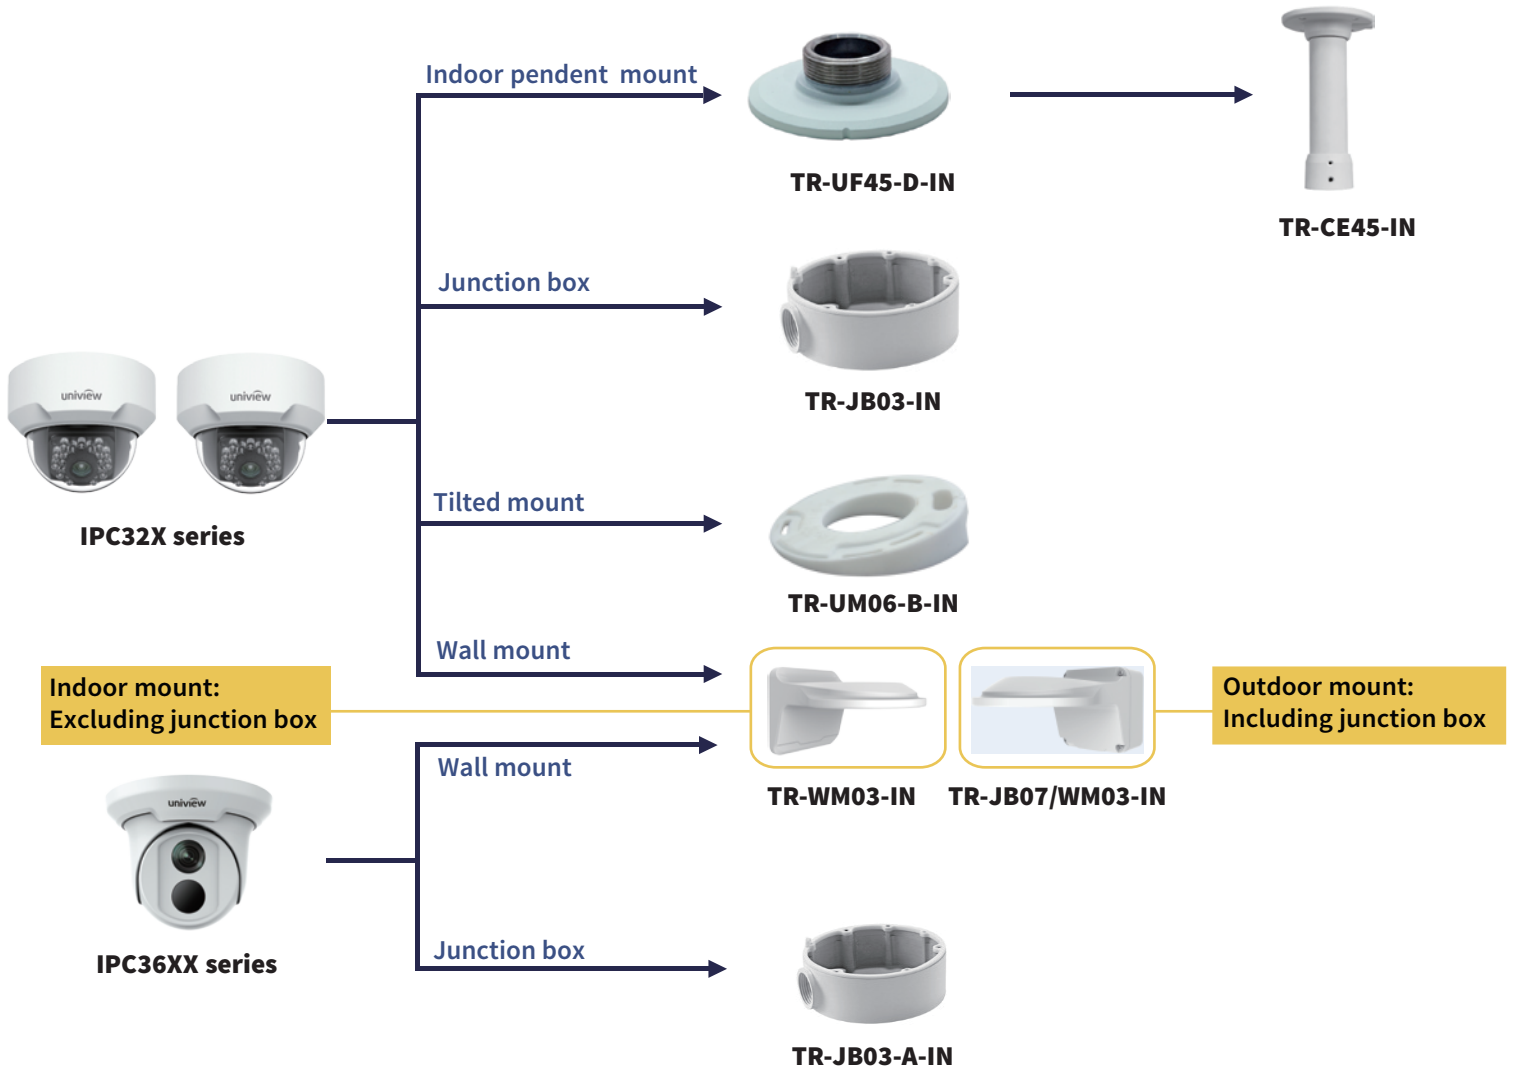

Uniview Installation Guide

IP Camera Accessories Installation Guide

Version: V1.7.1

Date: 2015-09

Box Camera Mount

Fixed Dome Camera Mount

Fixed Dome Camera Mount

Bullet Camera Mount

IPC23XX/24X series

IPC21XX/22X series

IPC22XX series

TR-UP06-A-IN

TR-JB07-IN

TR-UM06-A-IN

TR-WM06-C-IN

Outdoor PTZ Camera Mount

Indoor PTZ Camera Mount