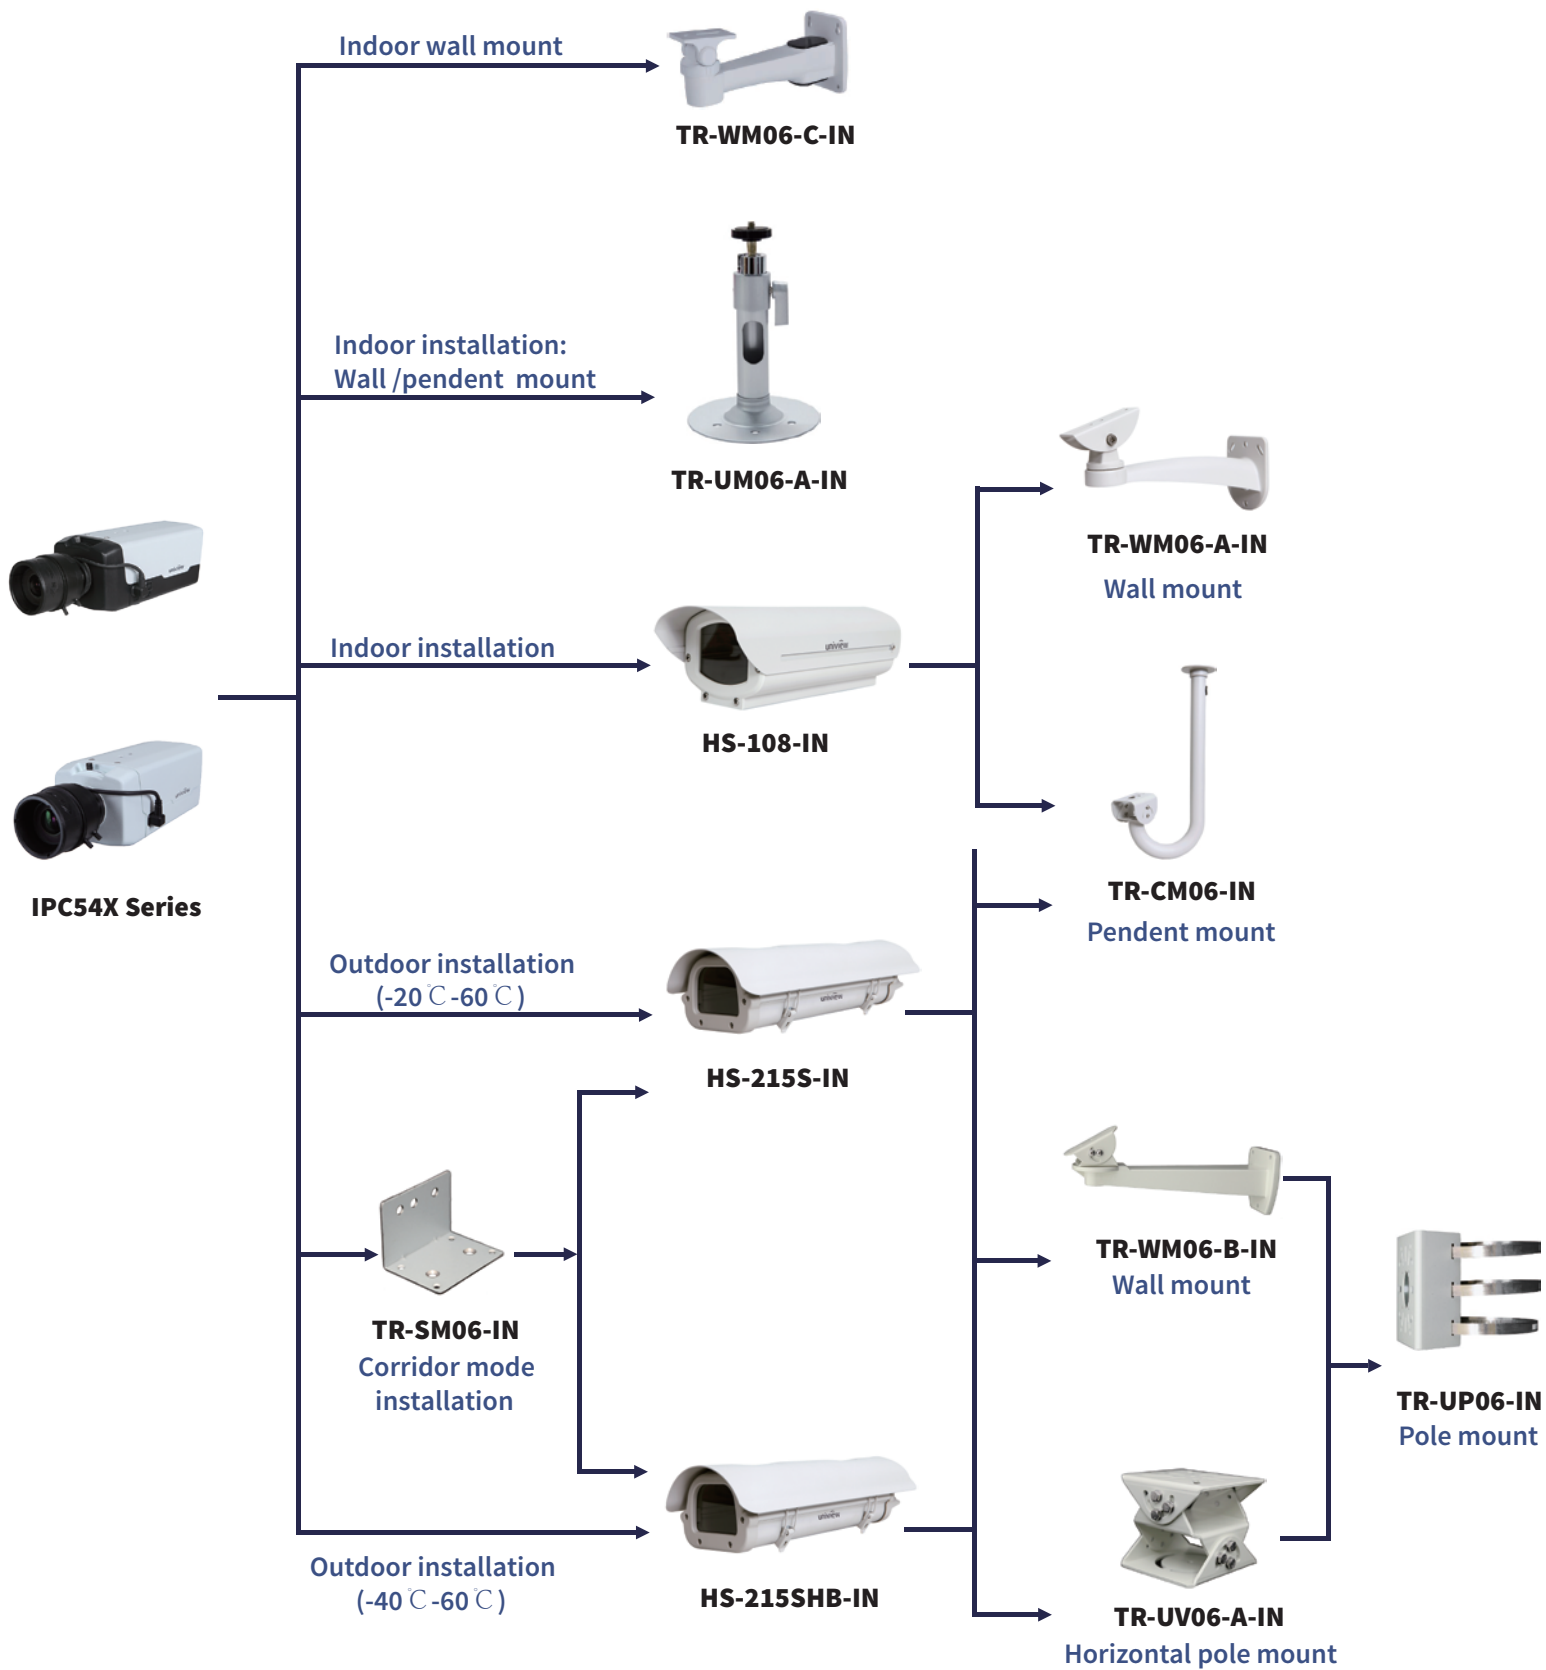

Uniview Installation Guide

IP Camera Accessories Installation Guide

Version: V1.7.1

Date: 2015-09

Box Camera Mount

Fixed Dome Camera Mount

Fixed Dome Camera Mount

Bullet Camera Mount

IPC23XX/24X series

IPC21XX/22X series

IPC22XX series

TR-UP06-A-IN

TR-JB07-IN

TR-UM06-A-IN

TR-WM06-C-IN

Outdoor PTZ Camera Mount

Indoor PTZ Camera Mount