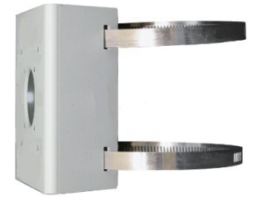

Uniview Installation Guide

IP Camera Accessories Installation Guide

Version: V1.7.1

Date: 2015-09

Box Camera Mount

Fixed Dome Camera Mount

Fixed Dome Camera Mount

Bullet Camera Mount

IPC23XX/24X series

IPC21XX/22X series

IPC22XX series

TR-UP06-A-IN

TR-JB07-IN

TR-UM06-A-IN

TR-WM06-C-IN

Outdoor PTZ Camera Mount