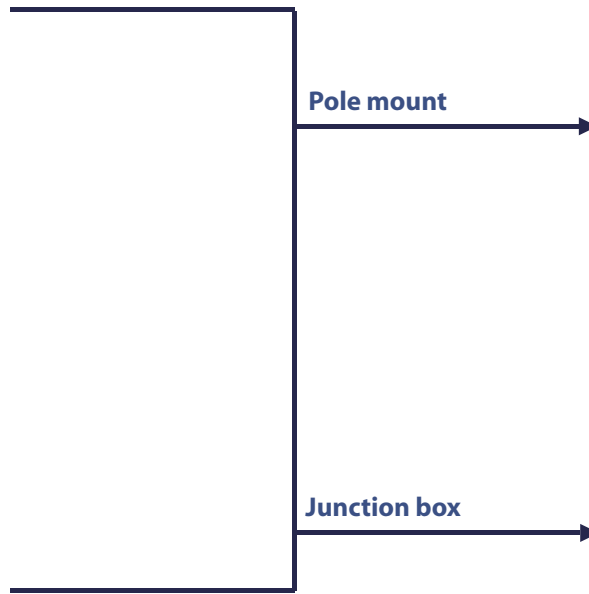

Bullet Camera Mount