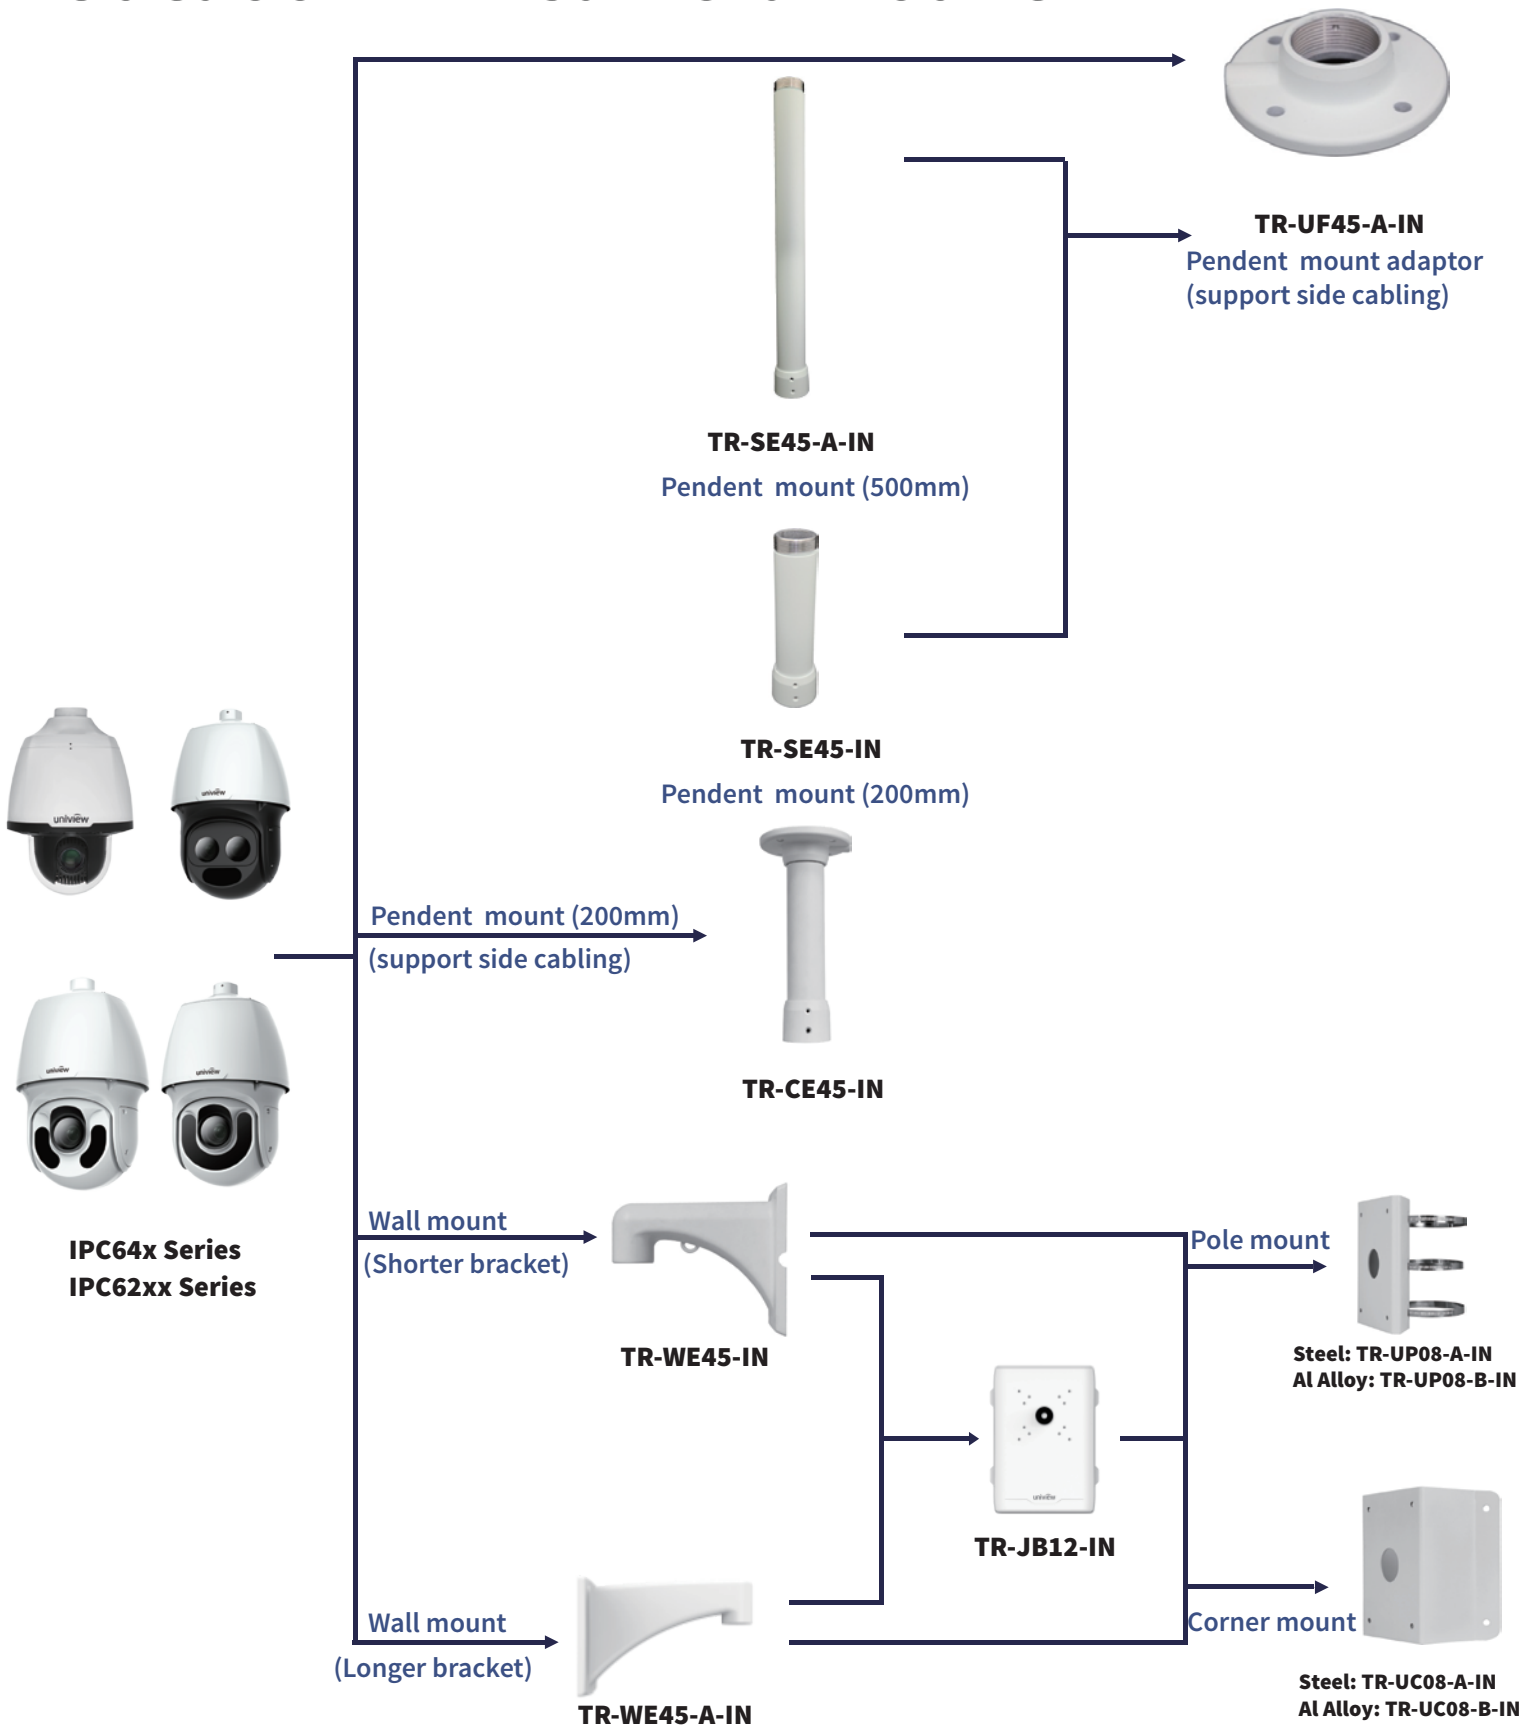

Uniview Installation Guide

IP Camera Accessories Installation Guide

Version: V1.7.1

Date: 2015-09

Box Camera Mount

Fixed Dome Camera Mount

Fixed Dome Camera Mount

Bullet Camera Mount

IPC23XX/24X series

IPC21XX/22X series

IPC22XX series

TR-UP06-A-IN

TR-JB07-IN

TR-UM06-A-IN

TR-WM06-C-IN

Outdoor PTZ Camera Mount

Indoor PTZ Camera Mount