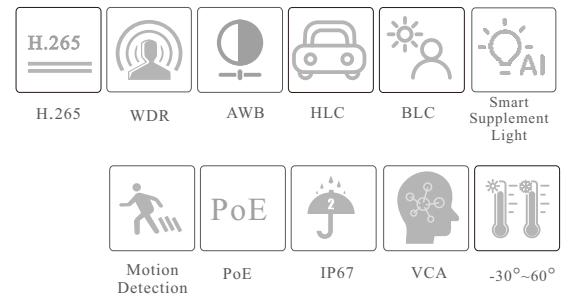

IPX1-2.8-FC

4MP Dual Illumination Water-proof Bullet Network Camera

- H.265+ /H.265 /H.264+ /H.264/MJPEG coding
- Max. resolution: 4MP (2560 × 1440)
- Auto day/night switch
- 3D DNR, HWDR, HLC, BLC, etc.
- ROI coding
- Support smart supplement light
- 20~30m white light view distance; 20~30m IR view distance
- DC12V/PoE power supply
- IP 67 ingress protection
- Support three streams
- Support remote monitoring by smart phones& tablet PCs with iOS and Android OS
- Support P2P function
- Support SMD
- Support line crossing detection, region intrusion detection, abandoned/missing object detection, video exception detection